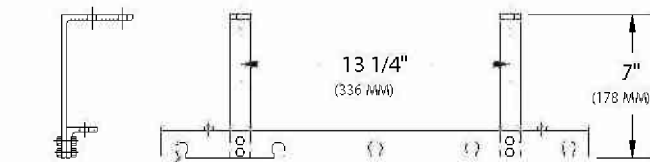

## LIFTING BAILS & CABLE HOLDERS

PUMP LIFTING BAIL  
(CUSTOM SIZES AVAILABLE)

3/16" (5 MM) DIA. HOOKS  
(3/8" (10 MM) DIA. FOR  
HEAVY DUTY HOLDER)

CABLE HOLDER  
(CUSTOM SIZES AVAILABLE)

SNAP-IN  
SLOTS

FLOAT HOLDER  
(CUSTOM SIZES AVAILABLE)