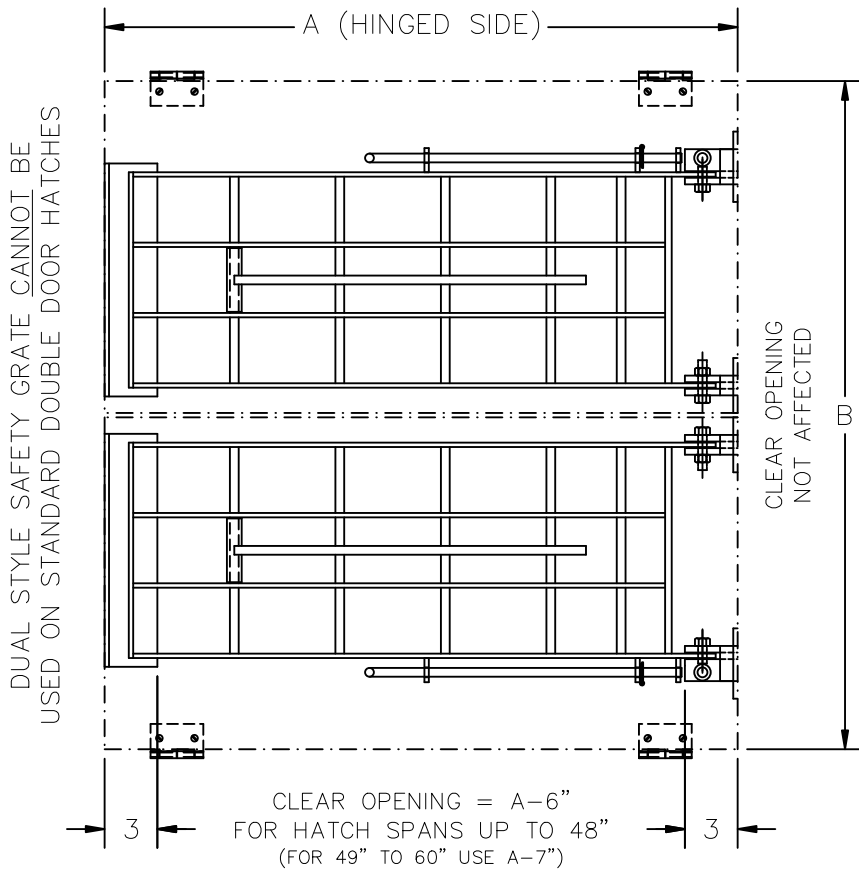

# EFFECT OF SAFETY GRATE ON HATCH CLEAR OPENINGS

STANDARD SAFETY GRATE

DUAL STYLE SAFETY GRATE

## SINGLE DOOR HATCH

(ALSO APPLIES TO DOUBLE DOOR HATCH WHEN HINGED ON THE SAME SIDE)

STANDARD DOUBLE DOOR HATCH (HINGED OPPOSITE SIDES)  
WITH STANDARD SAFETY GRATE